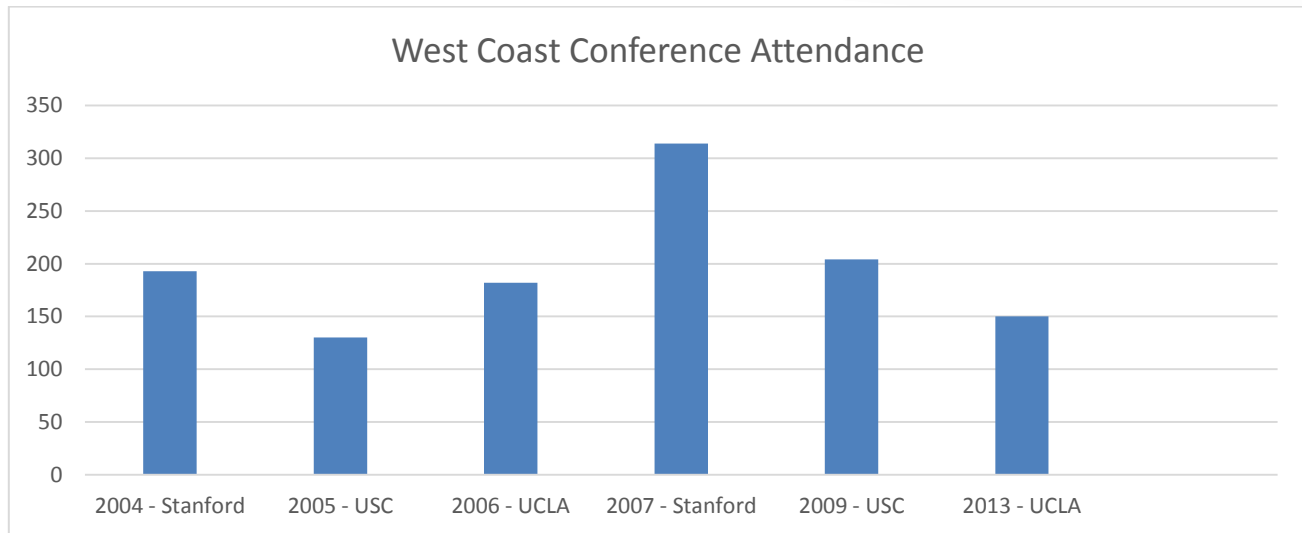

Midwest Conferences

The average attendance for the ITASA Midwest Conference is: 158

Top 5 Schools in Attendees

2004 @ University of Michigan		2005 @ NU		2006 @ UIUC		2007 @ UMich		2008 @ NWU	
UIUC	37	UIUC	29	UMich	18	UIUC	23	UIUC	30
NWU	6	UMich	23	NWU	10	NWU	13	UMich	28
WashU	6	Wash U	8	WashU	9	Purdue	6	Purdue	12
MSU	3	U Missouri	3	U Indiana	8	OSU	5	OSU	8
U Missouri/UT-Austin/UVA	2	MIT	2	Miami U (OH)	4	Miami U (OH)	5	Notre Dame	7

Top 5: 33.72% 59.09% 29.52% 34.90% 39.72%

Hosts: 94 = 54.65% 30 = 27.27% 102 = 61.45% 78 = 52.35% 74 = 34.58%

The ITASA Midwest Conference attendees are from the majority (95%) from the Midwest-Northeast District. Another important fact is the host school represents the majority of the conference attendees. The top schools are always Northwestern University, University of Illinois, Urbana – Champaign and the University of Michigan - Ann Arbor. Northwestern University has put the bar high for the future conferences in the Midwest Region, since they finally broke the 200 attendees mark.

West Coast Conferences

The average attendance for the ITASA West Coast Conference is: 195.

A few points are to be noted. The Southern California attendees always have shown the strongest presence in ITASA West Coast Conferences. When the West Coast Conferences are held in Southern California, the Northern California participants are not as strong compare to the Southern California attendees at Northern California Conferences. The ITASA 2007 West Coast Conference at Stanford University exhibited a particularly strong attendance from the Midwest region especially the University of Illinois, Urbana-Champaign.