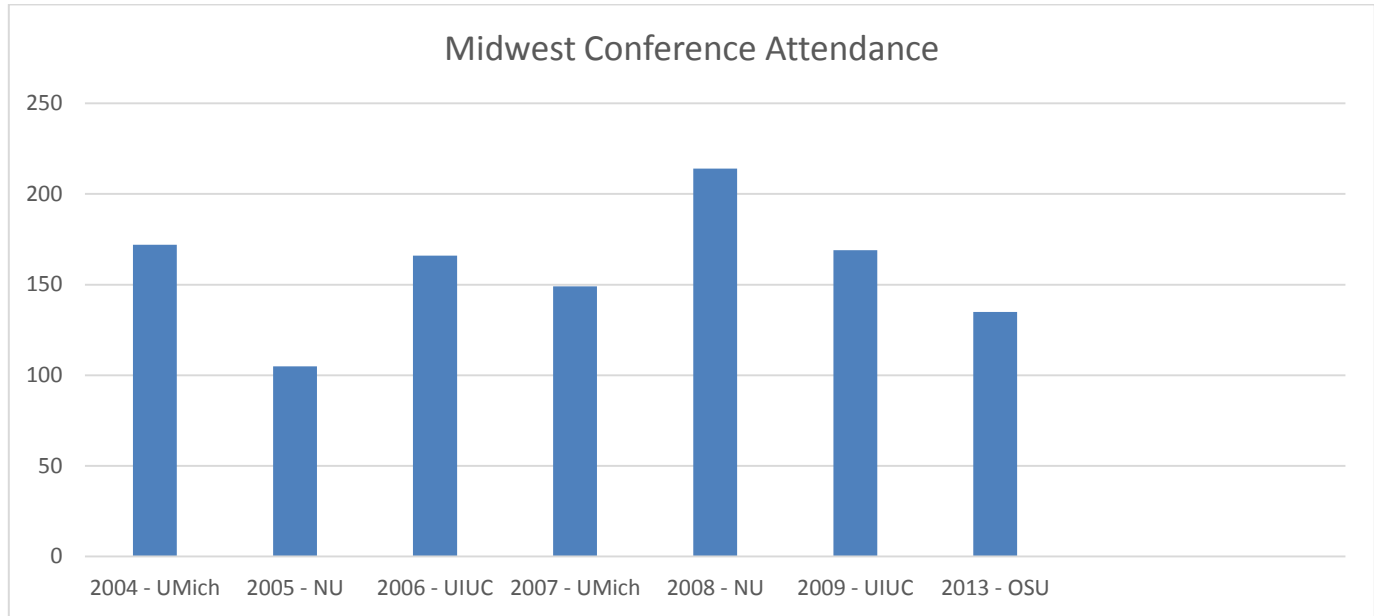

65.36%

49.66%

73.09%

2009 @ Duke	
UCMP	24
Upenn	24
MIT	14
JHU	14
Georgetown	13
Georgia Tech	13
Swarthmore	11
Columbia	6
UMBC	5
NYU	5

56.33%

Cornell, Harvard, MIT, Princeton, Rutgers, University of Pennsylvania and Yale are the main conference attendees, but it is to be noted that in the past three conferences Columbia, Drexel and University of Maryland had strong presence. UIUC has shown a strong presence at ITASA 2008 East Coast Conference.

Midwest Conferences

The average attendance for the ITASA Midwest Conference is: 158

Top 5 Schools in Attendees

2004 @ University of Michigan		2005 @ NU		2006 @ UIUC		2007 @ UMich		2008 @ NWU	
UIUC	37	UIUC	29	UMich	18	UIUC	23	UIUC	30
NWU	6	UMich	23	NWU	10	NWU	13	UMich	28
WashU	6	Wash U	8	WashU	9	Purdue	6	Purdue	12
MSU	3	U Missouri	3	U Indiana	8	OSU	5	OSU	8
U Missouri/UT-Austin/UVA	2	MIT	2	Miami U (OH)	4	Miami U (OH)	5	Notre Dame	7

West Coast Conferences

The average attendance for the ITASA West Coast Conference is: 195.

A few points are to be noted. The Southern California attendees always have shown the strongest presence in ITASA West Coast Conferences. When the West Coast Conferences are held in Southern California, the Northern California participants are not as strong compare to the Southern California attendees at Northern California Conferences. The ITASA 2007 West Coast Conference at Stanford University exhibited a particularly strong attendance from the Midwest region especially the University of Illinois, Urbana-Champaign.